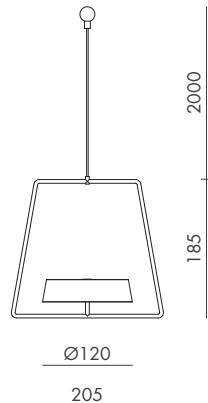

# Inemuri

**INE001XX**

LED 2,2W - 2700K - IP54

**INE002XX\***

LED 2,2W - 2700K - IP54

**INE003XX\***

LED 2,2W - 2700K - IP54

\* solo nelle finiture **B/AN** - only in **B/AN** finishes**B** - bianco/  
white**AN** - antracite/  
anthracite**CI** - cipria/  
powder pink**BLU** - distant blue**V** - pale green**NEW****OR** - oro/  
gold