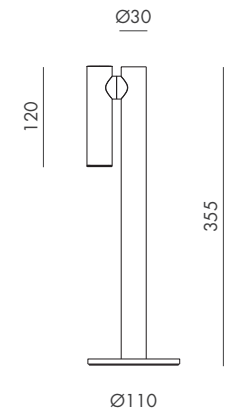

VOI001B
LED 2,2W - 2700K - IP54