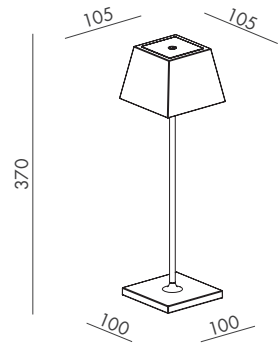

SIE001XX
LED 2,2W - 2700K - IP54