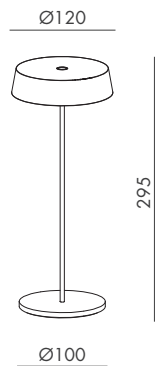

# Inemuri

**INE001XX**

LED 2,2W - 2700K - IP54

**INE002XX\***

LED 2,2W - 2700K - IP54

**INE003XX\***

LED 2,2W - 2700K - IP54

\* solo nelle finiture **B/AN** - only in **B/AN** finishes**B** - bianco/  
white**AN** - antracite/  
anthracite**CI** - cipria/  
powder pink**BLU** - distant blue**V** - pale green**NEW****OR** - oro/  
gold