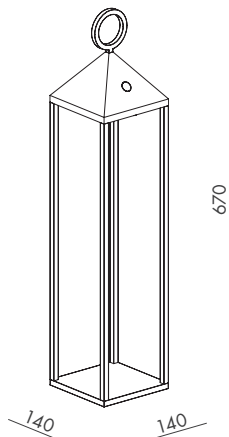

# Pic-nic

**PIN003XX**

LED 2,2W - 2700K - IP54

**PIN001XX**

LED 2,2W - 2700K - IP54

**PIN002XX**

LED 2,2W - 2700K - IP54

**B** - bianco/white