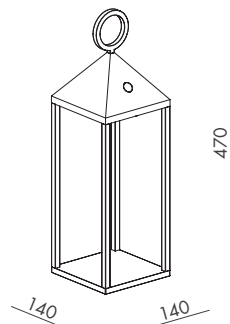

# Pic-nic

**PIN003XX**

LED 2,2W - 2700K - IP54

**PIN001XX**

LED 2,2W - 2700K - IP54

**PIN002XX**

LED 2,2W - 2700K - IP54

**B** - bianco/white