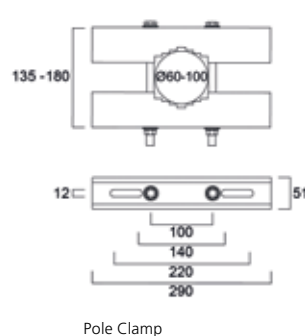

The family comes in 5 different sizes, available in Symmetric and Asymmetric beam angles, offering wide range of accessories.

Features

- Robust Exterior floodlight made of die-cast aluminium body
- Universal mounting bracket allows wall or surface mounting with the possibility of tilting upwards or downwards
- Quick and easy to install with 1.5m pre-wired stripped cable and fitting bracket
- Wide range of lm output 6200 - 41,800lm – 1:1 replacement up to 400/600W conventional solutions
- Symmetrical Wide (60°) or Asymmetrical (65° x 120° imax @ 55°) light distribution
- Efficacy up to 140lm/W
- Available as standard in Neutral white (4000K) and Warm white (3000K) or Cool white (6500K) on request
- CRI >80, SDCM<3
- High protection class: IP66
- Heavy duty housing: IK08
- Operating temperature range: -30 to +50°C
- 1.5m cable included with the product, so no need to open the gear box during installation
- Lifespan: 100,000 hrs (L70/B50)
- 5 years warranty
- Post top adapters for different pole top diameters (60/76mm)
- Pole clamp for the complete range

Photometric Data

Asymmetric Wide

Symmetric Wide

Code	Description	Weight
Kalani Accessories		
2824175	Raiden 3-21klm/Kalani Post Top Adaptor 60mm	2.9
2824176	Raiden 3-21klm/Kalani Post Top Adaptor 76mm	2.9
2824177	Raiden 3-21klm/Kalani Pole Clamp	3.0

Post Top Adaptor

Pole clamp

Dimensions (mm)

SYLVANIA

CE UK
CA

in f  

Although every effort has been made to ensure accuracy in the compilation of the technical detail within this publication, specifications and performance data are constantly changing. Current details should therefore be checked with Feilo Sylvania International Group Kft.