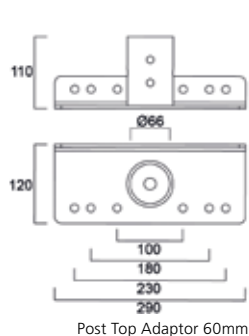

The family comes in 5 different sizes, available in Symmetric and Asymmetric beam angles, offering wide range of accessories.

Features

- Robust Exterior floodlight made of die-cast aluminium body
- Universal mounting bracket allows wall or surface mounting with the possibility of tilting upwards or downwards
- Quick and easy to install with 1.5m pre-wired stripped cable and fitting bracket
- Wide range of lm output 6200 - 41,800lm – 1:1 replacement up to 400/600W conventional solutions
- Symmetrical Wide (60°) or Asymmetrical (65° x 120° imax @ 55°) light distribution
- Efficacy up to 140lm/W
- Available as standard in Neutral white (4000K) and Warm white (3000K) or Cool white (6500K) on request
- CRI >80, SDCM<3
- High protection class: IP66
- Heavy duty housing: IK08
- Operating temperature range: -30 to +50°C
- 1.5m cable included with the product, so no need to open the gear box during installation
- Lifespan: 100,000 hrs (L70/B50)
- 5 years warranty
- Post top adapters for different pole top diameters (60/76mm)
- Pole clamp for the complete range

Photometric Data

Asymmetric Wide

Symmetric Wide

Code	Description	Weight
Kalani Accessories		
2824175	Raiden 3-21klm/Kalani Post Top Adaptor 60mm	2.9
2824176	Raiden 3-21klm/Kalani Post Top Adaptor 76mm	2.9
2824177	Raiden 3-21klm/Kalani Pole Clamp	3.0

Post Top Adaptor

Pole clamp

Dimensions (mm)

SYLVANIA

CE UK
CA

in f  

Although every effort has been made to ensure accuracy in the compilation of the technical detail within this publication, specifications and performance data are constantly changing. Current details should therefore be checked with Feilo Sylvania International Group Kft.