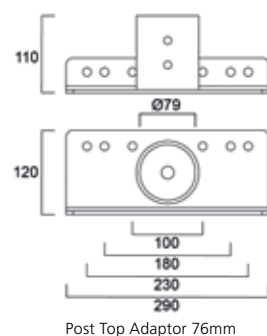

Photometric Data

Asymmetric Wide

Symmetric Wide

Code	Description	Weight
Kalani Accessories		
2824175	Raiden 3-21klm/Kalani Post Top Adaptor 60mm	2.9
2824176	Raiden 3-21klm/Kalani Post Top Adaptor 76mm	2.9
2824177	Raiden 3-21klm/Kalani Pole Clamp	3.0

Post Top Adaptor

Pole clamp

Dimensions (mm)

SYLVANIA

CE UK
CA

in f  

Although every effort has been made to ensure accuracy in the compilation of the technical detail within this publication, specifications and performance data are constantly changing. Current details should therefore be checked with Feilo Sylvania International Group Kft.