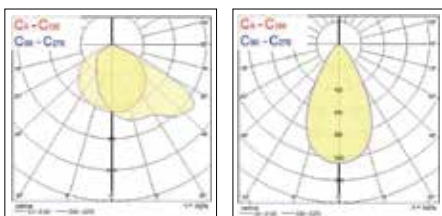

Photometric Data

Asymmetric Wide

Symmetric Wide