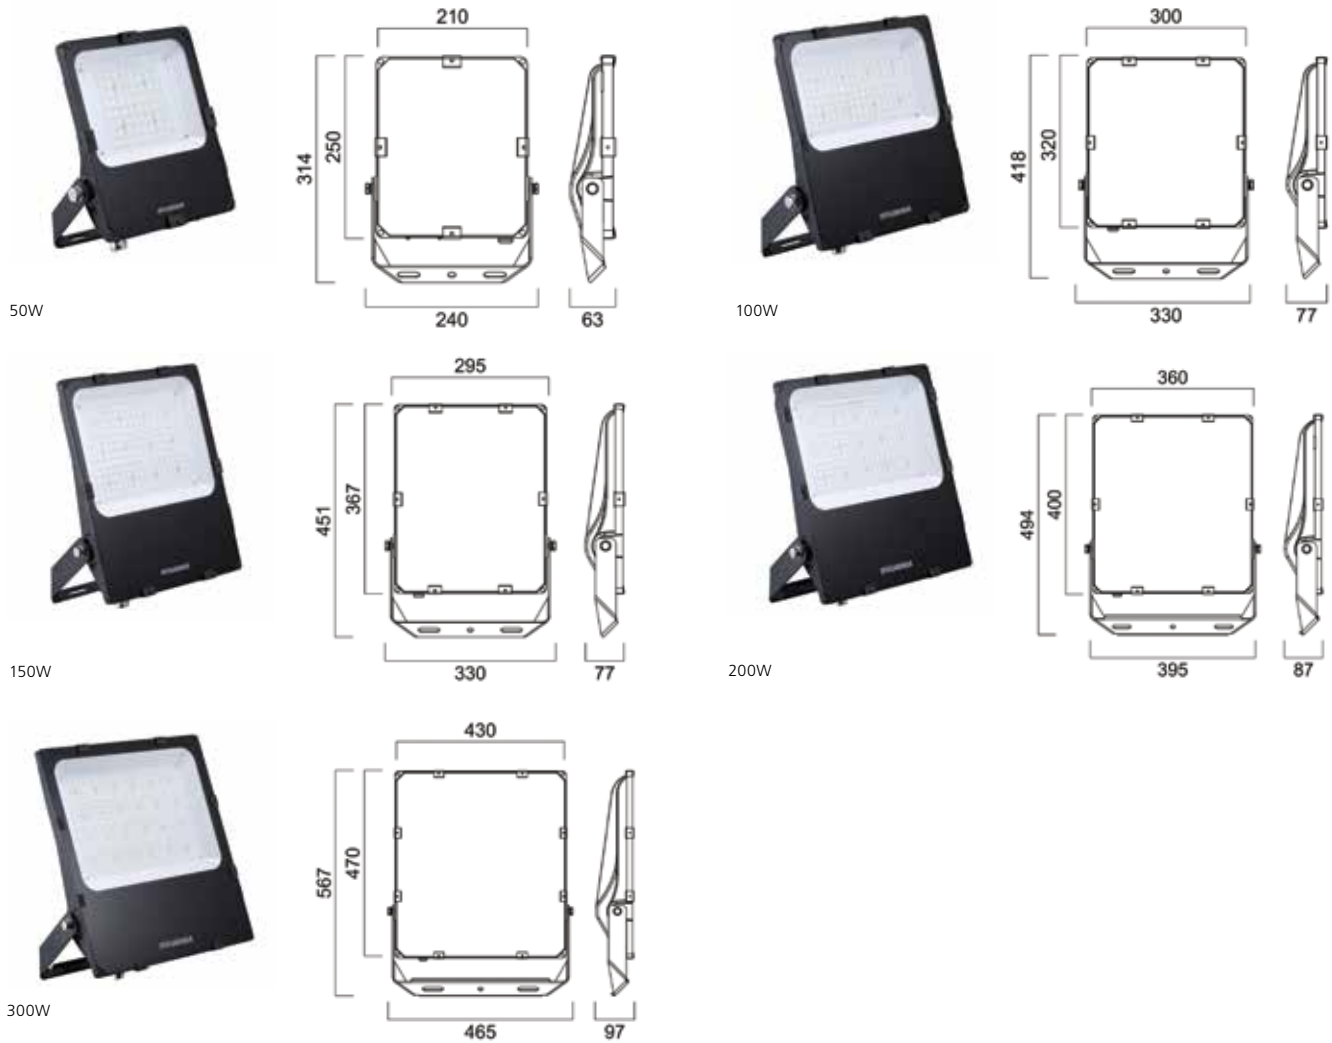

The family comes in 5 different sizes, available in Symmetric and Asymmetric beam angles, offering wide range of accessories.

Features

- Robust Exterior floodlight made of die-cast aluminium body
- Universal mounting bracket allows wall or surface mounting with the possibility of tilting upwards or downwards
- Quick and easy to install with 1.5m pre-wired stripped cable and fitting bracket
- Wide range of lm output 6200 - 41,800lm – 1:1 replacement up to 400/600W conventional solutions
- Symmetrical Wide (60°) or Asymmetrical (65° x 120° imax @ 55°) light distribution
- Efficacy up to 140lm/W
- Available as standard in Neutral white (4000K) and Warm white (3000K) or Cool white (6500K) on request
- CRI >80, SDCM<3
- High protection class: IP66
- Heavy duty housing: IK08
- Operating temperature range: -30 to +50°C
- 1.5m cable included with the product, so no need to open the gear box during installation
- Lifespan: 100,000 hrs (L70/B50)
- 5 years warranty
- Post top adapters for different pole top diameters (60/76mm)
- Pole clamp for the complete range

Photometric Data

Asymmetric Wide

Symmetric Wide

Code	Description	Weight
Kalani Accessories		
2824175	Raiden 3-21klm/Kalani Post Top Adaptor 60mm	2.9
2824176	Raiden 3-21klm/Kalani Post Top Adaptor 76mm	2.9
2824177	Raiden 3-21klm/Kalani Pole Clamp	3.0

Post Top Adaptor

Pole clamp

Dimensions (mm)

SYLVANIA

CE UK
CA

in f  

Although every effort has been made to ensure accuracy in the compilation of the technical detail within this publication, specifications and performance data are constantly changing. Current details should therefore be checked with Feilo Sylvania International Group Kft.